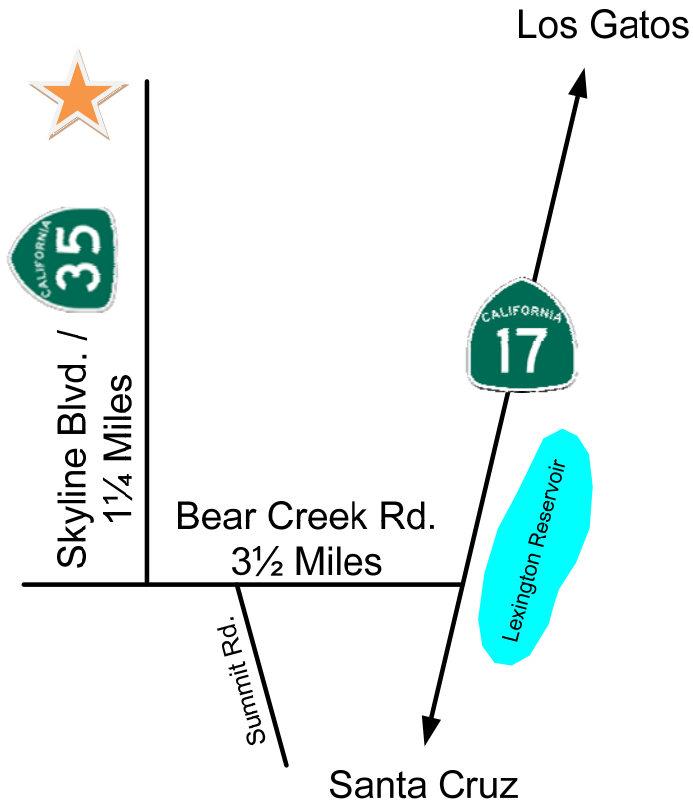

Frosty's Christmas Tree Farm

Map & Directions

19965 Skyline Blvd.
Los Gatos, CA 95033
(408) 395-3789

(NOTE: Map not to scale)

- Take Highway 17 to Bear Creek Road Exit.
- Take Bear Creek Road (WEST), up into the mountains for about 3 1/2 miles until you reach Skyline Blvd. (Highway 35) and **TURN RIGHT**.
- Take Skyline Blvd. (Highway 35) for about 1 1/4 miles, until you reach Frosty's Christmas Tree Farm on the **LEFT**.